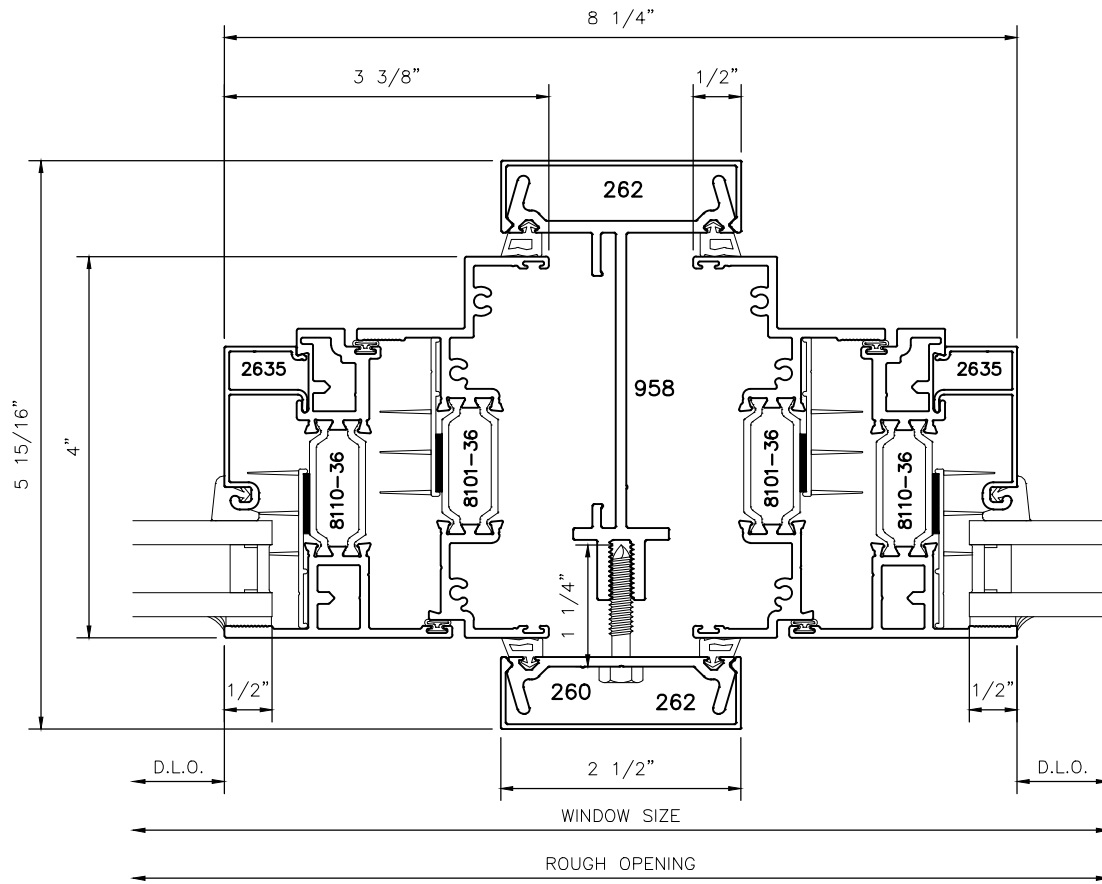

4032xpt SERIES WINDOWS

VERTICAL MULLIONS-958 FIXED

4032xpt SERIES WINDOWS

VERTICAL MULLIONS-958 P.O.

4032xpt SERIES WINDOWS

VERTICAL MULLIONS-852/853