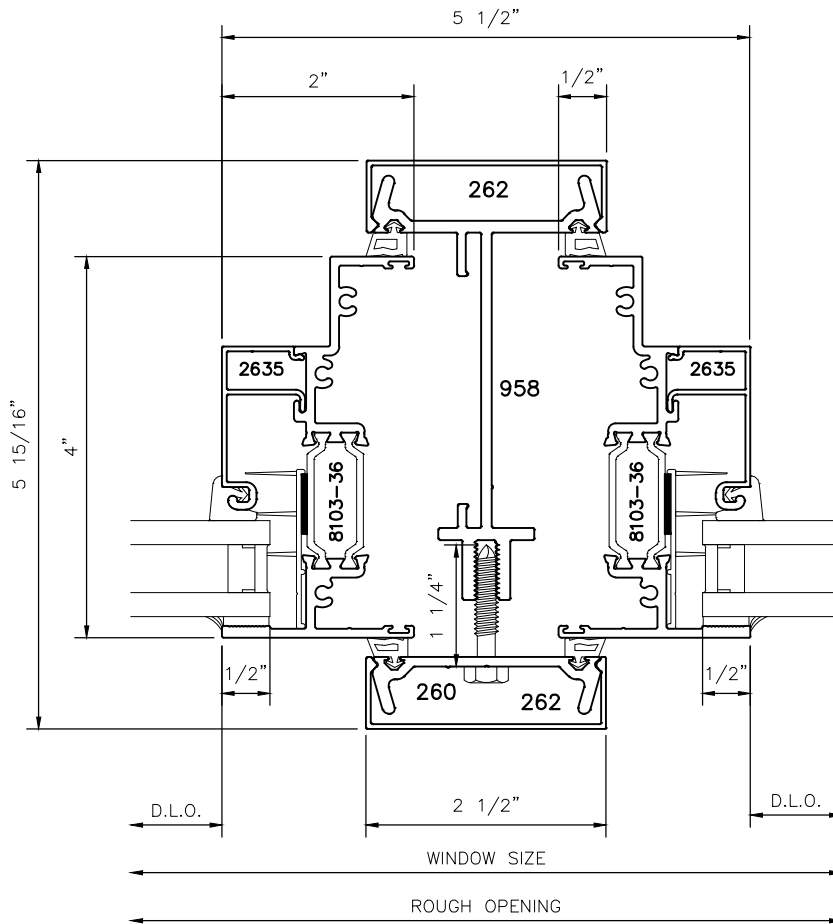

4032xpt SERIES WINDOWS

VERTICAL MULLIONS-958 FIXED

4032xpt SERIES WINDOWS

VERTICAL MULLIONS-958 P.O.

4032xpt SERIES WINDOWS

VERTICAL MULLIONS-852/853