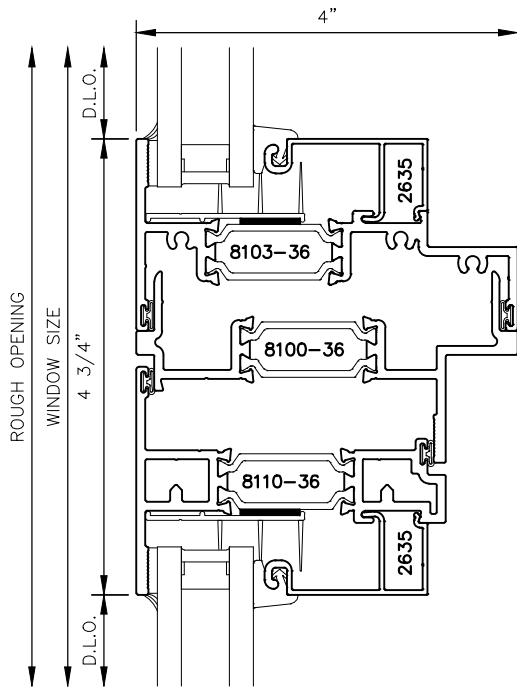

MANKO

4032xpt SERIES WINDOWS STANDARD CASEMENT CONFIGURATIONS

4032xpt SERIES WINDOWS

STANDARD CASEMENT CONFIGURATIONS

3

5

4

6

4032xpt SERIES WINDOWS

STANDARD CASEMENT CONFIGURATIONS

7

4032xpt SERIES WINDOWS

STANDARD CASEMENT CONFIGURATIONS