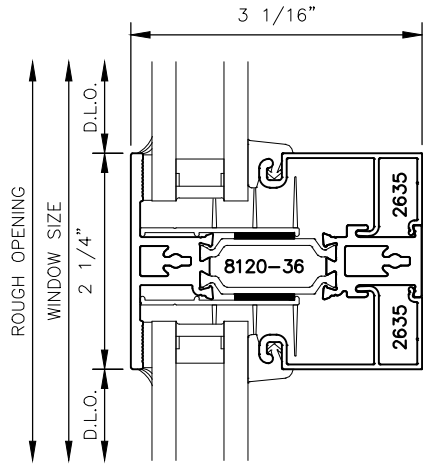

MANKO

4032xpt SERIES WINDOWS STANDARD CASEMENT CONFIGURATIONS

4032xpt SERIES WINDOWS

STANDARD CASEMENT CONFIGURATIONS

3

5

4

6

4032xpt SERIES WINDOWS

STANDARD CASEMENT CONFIGURATIONS

7

4032xpt SERIES WINDOWS

STANDARD CASEMENT CONFIGURATIONS