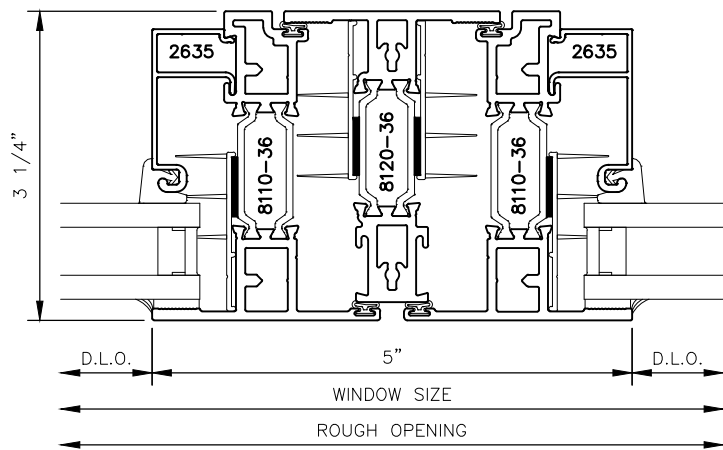

MANKO

4032xpt SERIES WINDOWS STANDARD CASEMENT CONFIGURATIONS

4032xpt SERIES WINDOWS

STANDARD CASEMENT CONFIGURATIONS

3

5

4

6

4032xpt SERIES WINDOWS

STANDARD CASEMENT CONFIGURATIONS

7

4032xpt SERIES WINDOWS

STANDARD CASEMENT CONFIGURATIONS