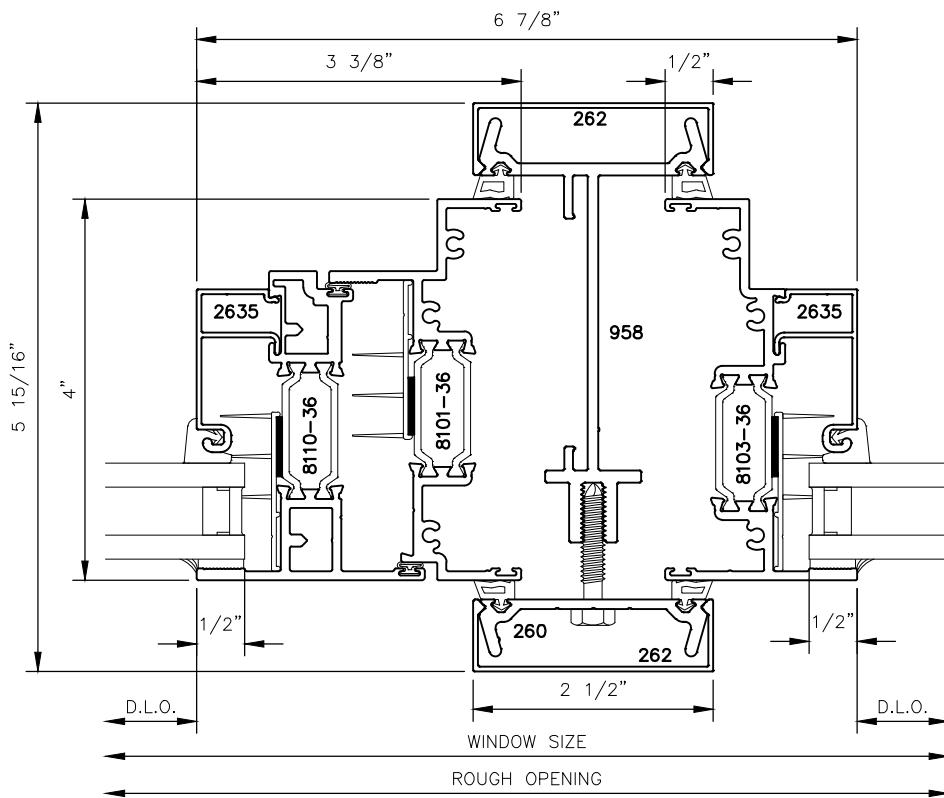

MANKO

4032xpt SERIES WINDOWS STANDARD CASEMENT CONFIGURATIONS

4032xpt SERIES WINDOWS

STANDARD CASEMENT CONFIGURATIONS

3

5

4

6

4032xpt SERIES WINDOWS

STANDARD CASEMENT CONFIGURATIONS

7

4032xpt SERIES WINDOWS

STANDARD CASEMENT CONFIGURATIONS