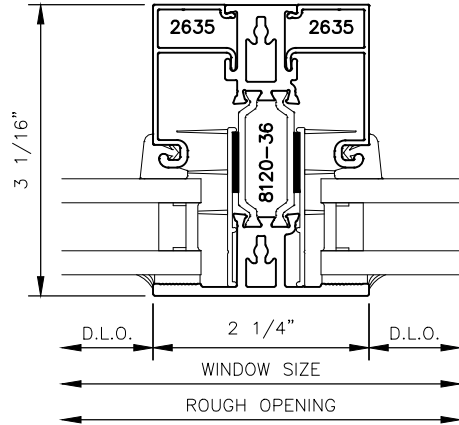

MANKO

4032xpt SERIES WINDOWS STANDARD CASEMENT CONFIGURATIONS

4032xpt SERIES WINDOWS

STANDARD CASEMENT CONFIGURATIONS

3

5

4

6

4032xpt SERIES WINDOWS

STANDARD CASEMENT CONFIGURATIONS

7

4032xpt SERIES WINDOWS

STANDARD CASEMENT CONFIGURATIONS