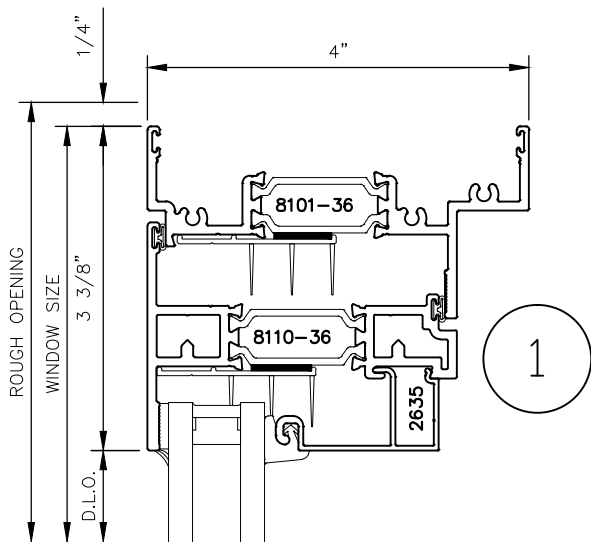

MANKO

4032xpt SERIES WINDOWS STANDARD CASEMENT CONFIGURATIONS

4032xpt SERIES WINDOWS

STANDARD CASEMENT CONFIGURATIONS

3

5

4

6

4032xpt SERIES WINDOWS

STANDARD CASEMENT CONFIGURATIONS

7

4032xpt SERIES WINDOWS

STANDARD CASEMENT CONFIGURATIONS