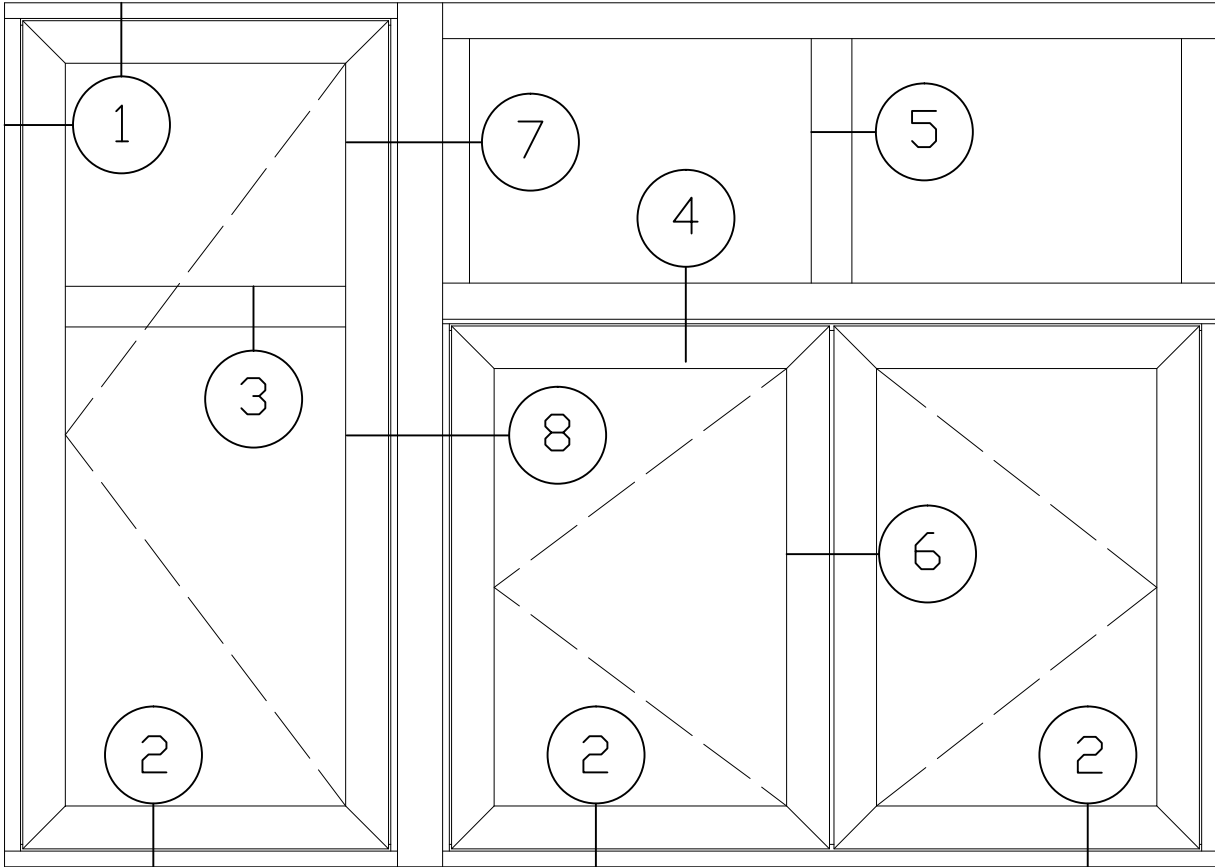

MANKO

4032xpt SERIES WINDOWS STANDARD CASEMENT CONFIGURATIONS

4032xpt SERIES WINDOWS

STANDARD CASEMENT CONFIGURATIONS

3

5

4

6

4032xpt SERIES WINDOWS

STANDARD CASEMENT CONFIGURATIONS

7

4032xpt SERIES WINDOWS

STANDARD CASEMENT CONFIGURATIONS