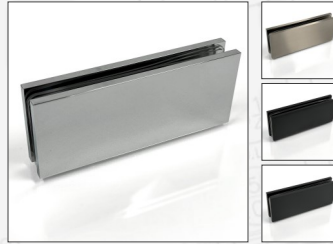

# Shower Door Hardware Catalog

**MANKO**  
WINDOW SYSTEMS INC.

Square Fixed Panel Clamp  
MWS-SDRHDW-1

Bright Anodize, Brushed Nickel,  
Matte Black, Oil Rubbed Bronze

Square Inline Glass to  
Glass Clamp  
MWS-SDRHDW-2

Bright Anodize, Brushed Nickel,  
Matte Black, Oil Rubbed Bronze

Square 90° Glass to  
Glass Clamp  
MWS-SDRHDW-3

Bright Anodize, Brushed Nickel,  
Matte Black, Oil Rubbed Bronze

Sleeve over 135° Clamp  
MWS-SDRHDW-4

Bright Anodize, Brushed Nickel,  
Matte Black, Oil Rubbed Bronze

Sleeve Over 90° Clamp  
MWS-SDRHDW-5

Bright Anodize, Brushed Nickel,  
Matte Black, Oil Rubbed Bronze

Square Operable Transom  
Wall Clamp  
MWS-SDRHDW-6

Bright Anodize, Brushed Nickel,  
Matte Black, Oil Rubbed Bronze

Square Inline Operable  
Transom Glass to Glass Clamp  
MWS-SDRHDW-7

Bright Anodize, Brushed Nickel,  
Matte Black, Oil Rubbed Bronze

Titan HD 90° Wall  
Mount Bracket  
MWS-SDRHDW-8