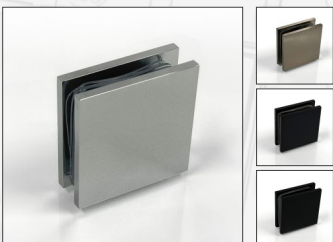

# Shower Door Hardware Catalog

**MANKO**  
WINDOW SYSTEMS INC.

Square Fixed Panel Clamp  
MWS-SDRHDW-1

Bright Anodize, Brushed Nickel,  
Matte Black, Oil Rubbed Bronze

Square Inline Glass to  
Glass Clamp  
MWS-SDRHDW-2

Bright Anodize, Brushed Nickel,  
Matte Black, Oil Rubbed Bronze

Sleeve Over 90° Clamp  
MWS-SDRHDW-5

Bright Anodize, Brushed Nickel,  
Matte Black, Oil Rubbed Bronze

Square Operable Transom  
Wall Clamp  
MWS-SDRHDW-6

Bright Anodize, Brushed Nickel,  
Matte Black, Oil Rubbed Bronze

Square Inline Operable  
Transom Glass to Glass Clamp  
MWS-SDRHDW-7

Bright Anodize, Brushed Nickel,  
Matte Black, Oil Rubbed Bronze

Titan HD 90° Wall  
Mount Bracket  
MWS-SDRHDW-8

Bright Anodize, Brushed Nickel,  
Matte Black, Oil Rubbed Bronze

SD Wall Mount Full Back  
Plate Hinge  
MWS-SDRHDW-9

Bright Anodize, Brushed Nickel,  
Matte Black, Oil Rubbed Bronze

HD Wall Mount Full Back  
Plate Hinge  
MWS-SDRHDW-10