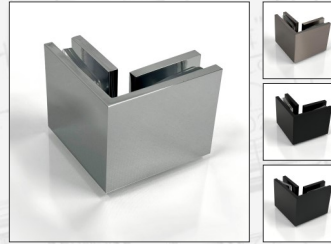

# Shower Door Hardware Catalog

**MANKO**  
WINDOW SYSTEMS INC.

Square Fixed Panel Clamp  
MWS-SDRHDW-1

Bright Anodize, Brushed Nickel,  
Matte Black, Oil Rubbed Bronze

Square Inline Glass to  
Glass Clamp  
MWS-SDRHDW-2

Bright Anodize, Brushed Nickel,  
Matte Black, Oil Rubbed Bronze

Square 90° Glass to  
Glass Clamp  
MWS-SDRHDW-3

Bright Anodize, Brushed Nickel,  
Matte Black, Oil Rubbed Bronze

Sleeve over 135° Clamp  
MWS-SDRHDW-4

Bright Anodize, Brushed Nickel,  
Matte Black, Oil Rubbed Bronze

Sleeve Over 90° Clamp  
MWS-SDRHDW-5

Bright Anodize, Brushed Nickel,  
Matte Black, Oil Rubbed Bronze

Square Operable Transom  
Wall Clamp  
MWS-SDRHDW-6

Bright Anodize, Brushed Nickel,  
Matte Black, Oil Rubbed Bronze

Square Inline Operable  
Transom Glass to Glass Clamp  
MWS-SDRHDW-7

Bright Anodize, Brushed Nickel,  
Matte Black, Oil Rubbed Bronze

Titan HD 90° Wall  
Mount Bracket  
MWS-SDRHDW-8