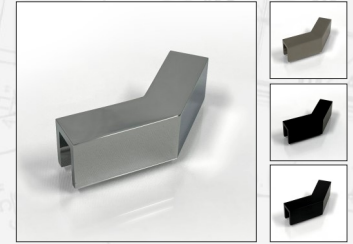

# Shower Door Hardware Catalog

**MANKO**  
WINDOW SYSTEMS INC.

Square Fixed Panel Clamp  
MWS-SDRHDW-1

Bright Anodize, Brushed Nickel,  
Matte Black, Oil Rubbed Bronze

Square Inline Glass to  
Glass Clamp  
MWS-SDRHDW-2

Bright Anodize, Brushed Nickel,  
Matte Black, Oil Rubbed Bronze

Square 90° Glass to  
Glass Clamp  
MWS-SDRHDW-3

Bright Anodize, Brushed Nickel,  
Matte Black, Oil Rubbed Bronze

Sleeve over 135° Clamp  
MWS-SDRHDW-4

Bright Anodize, Brushed Nickel,  
Matte Black, Oil Rubbed Bronze

Sleeve Over 90° Clamp  
MWS-SDRHDW-5

Bright Anodize, Brushed Nickel,  
Matte Black, Oil Rubbed Bronze

Square Operable Transom  
Wall Clamp  
MWS-SDRHDW-6

Bright Anodize, Brushed Nickel,  
Matte Black, Oil Rubbed Bronze

Square Inline Operable  
Transom Glass to Glass Clamp  
MWS-SDRHDW-7

Bright Anodize, Brushed Nickel,  
Matte Black, Oil Rubbed Bronze

Titan HD 90° Wall  
Mount Bracket  
MWS-SDRHDW-8