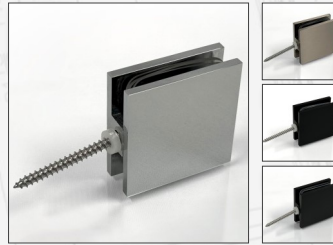

# Shower Door Hardware Catalog

**MANKO**  
WINDOW SYSTEMS INC.

Square Fixed Panel Clamp  
MWS-SDRHDW-1

Bright Anodize, Brushed Nickel,  
Matte Black, Oil Rubbed Bronze

Square Inline Glass to  
Glass Clamp  
MWS-SDRHDW-2

Bright Anodize, Brushed Nickel,  
Matte Black, Oil Rubbed Bronze

Square 90° Glass to  
Glass Clamp  
MWS-SDRHDW-3

Bright Anodize, Brushed Nickel,  
Matte Black, Oil Rubbed Bronze

Sleeve over 135° Clamp  
MWS-SDRHDW-4

Bright Anodize, Brushed Nickel,  
Matte Black, Oil Rubbed Bronze

Sleeve Over 90° Clamp  
MWS-SDRHDW-5

Bright Anodize, Brushed Nickel,  
Matte Black, Oil Rubbed Bronze

Square Operable Transom  
Wall Clamp  
MWS-SDRHDW-6

Bright Anodize, Brushed Nickel,  
Matte Black, Oil Rubbed Bronze

Square Inline Operable  
Transom Glass to Glass Clamp  
MWS-SDRHDW-7

Bright Anodize, Brushed Nickel,  
Matte Black, Oil Rubbed Bronze

Titan HD 90° Wall  
Mount Bracket  
MWS-SDRHDW-8