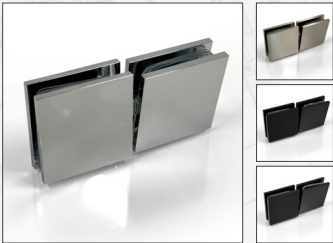

# Shower Door Hardware Catalog

**MANKO**  
WINDOW SYSTEMS INC.

Square Fixed Panel Clamp  
MWS-SDRHDW-1

Bright Anodize, Brushed Nickel,  
Matte Black, Oil Rubbed Bronze

Square Inline Glass to  
Glass Clamp  
MWS-SDRHDW-2

Bright Anodize, Brushed Nickel,  
Matte Black, Oil Rubbed Bronze

Sleeve Over 90° Clamp  
MWS-SDRHDW-5

Bright Anodize, Brushed Nickel,  
Matte Black, Oil Rubbed Bronze

Square Operable Transom  
Wall Clamp  
MWS-SDRHDW-6

Bright Anodize, Brushed Nickel,  
Matte Black, Oil Rubbed Bronze

Square Inline Operable  
Transom Glass to Glass Clamp  
MWS-SDRHDW-7

Bright Anodize, Brushed Nickel,  
Matte Black, Oil Rubbed Bronze

Titan HD 90° Wall  
Mount Bracket  
MWS-SDRHDW-8

Bright Anodize, Brushed Nickel,  
Matte Black, Oil Rubbed Bronze

SD Wall Mount Full Back  
Plate Hinge  
MWS-SDRHDW-9

Bright Anodize, Brushed Nickel,  
Matte Black, Oil Rubbed Bronze

HD Wall Mount Full Back  
Plate Hinge  
MWS-SDRHDW-10