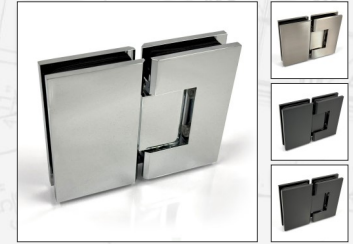

Bright Anodize, Brushed Nickel,
Matte Black, Oil Rubbed Bronze