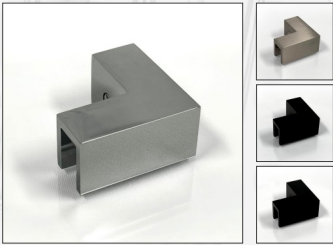

# Shower Door Hardware Catalog

**MANKO**  
WINDOW SYSTEMS INC.

Square Fixed Panel Clamp  
MWS-SDRHDW-1

Bright Anodize, Brushed Nickel,  
Matte Black, Oil Rubbed Bronze

Square Inline Glass to  
Glass Clamp  
MWS-SDRHDW-2

Bright Anodize, Brushed Nickel,  
Matte Black, Oil Rubbed Bronze

Square 90° Glass to  
Glass Clamp  
MWS-SDRHDW-3

Bright Anodize, Brushed Nickel,  
Matte Black, Oil Rubbed Bronze

Sleeve over 135° Clamp  
MWS-SDRHDW-4

Bright Anodize, Brushed Nickel,  
Matte Black, Oil Rubbed Bronze

Sleeve Over 90° Clamp  
MWS-SDRHDW-5

Bright Anodize, Brushed Nickel,  
Matte Black, Oil Rubbed Bronze

Square Operable Transom  
Wall Clamp  
MWS-SDRHDW-6

Bright Anodize, Brushed Nickel,  
Matte Black, Oil Rubbed Bronze

Square Inline Operable  
Transom Glass to Glass Clamp  
MWS-SDRHDW-7

Bright Anodize, Brushed Nickel,  
Matte Black, Oil Rubbed Bronze

Titan HD 90° Wall  
Mount Bracket  
MWS-SDRHDW-8