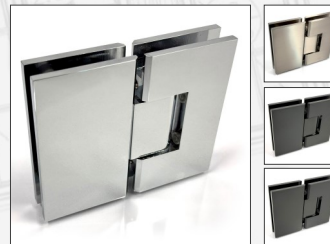

Bright Anodize, Brushed Nickel,  
Matte Black, Oil Rubbed Bronze

SD Wall Mount Offset  
Back Plate Hinge  
MWS-SDRHDW-13

Bright Anodize, Brushed Nickel,  
Matte Black, Oil Rubbed Bronze

HD Wall Mount Offset  
Back Plate Hinge  
MWS-SDRHDW-14

Bright Anodize, Brushed Nickel,  
Matte Black, Oil Rubbed Bronze

SD 135° Glass to  
Glass Hinge  
MWS-SDRHDW-15

Brushed Nickel

SD 180° Glass to  
Glass Hinge  
MWS-SDRHDW-16

Bright Anodize, Brushed Nickel,  
Matte Black, Oil Rubbed Bronze

HD 180° Glass to  
Glass Hinge  
MWS-SDRHDW-17

Bright Anodize, Brushed Nickel,  
Matte Black, Oil Rubbed Bronze

Titan HD Wall Mount Full  
Back Plate Hinge  
MWS-SDRHDW-18

Brushed Nickel, Matte Black

6" Back to Back D Handle  
MWS-SDRHDW-19