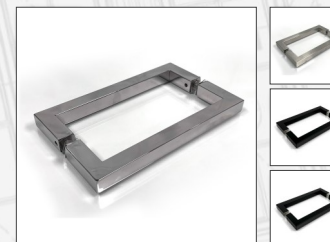

8" Back to Back Square
Handle
MWS-SDRHDW-23

Bright Anodize, Brushed Nickel,
Matte Black, Oil Rubbed Bronze