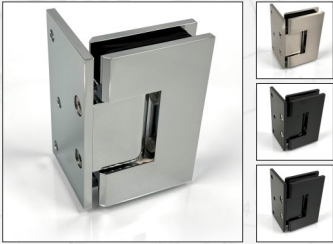

Bright Anodize, Brushed Nickel,  
Matte Black, Oil Rubbed Bronze

Square Inline Operable  
Transom Glass to Glass Clamp  
MWS-SDRHDW-7

Bright Anodize, Brushed Nickel,  
Matte Black, Oil Rubbed Bronze

Titan HD 90° Wall  
Mount Bracket  
MWS-SDRHDW-8

Bright Anodize, Brushed Nickel,  
Matte Black, Oil Rubbed Bronze

SD Wall Mount Full Back  
Plate Hinge  
MWS-SDRHDW-9

Bright Anodize, Brushed Nickel,  
Matte Black, Oil Rubbed Bronze

HD Wall Mount Full Back  
Plate Hinge  
MWS-SDRHDW-10

Bright Anodize, Brushed Nickel,  
Matte Black, Oil Rubbed Bronze

SD Wall Mount Short Back  
Plate Hinge  
MWS-SDRHDW-11

Bright Anodize, Brushed Nickel,  
Matte Black, Oil Rubbed Bronze

HD Wall Mount Short  
Back Plate Hinge  
MWS-SDRHDW-12

Bright Anodize, Brushed Nickel,  
Matte Black, Oil Rubbed Bronze

SD Wall Mount Offset  
Back Plate Hinge  
MWS-SDRHDW-13

Bright Anodize, Brushed Nickel,  
Matte Black, Oil Rubbed Bronze

HD Wall Mount Offset  
Back Plate Hinge  
MWS-SDRHDW-14