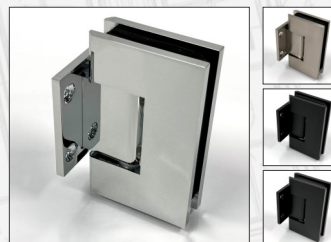

Bright Anodize, Brushed Nickel,  
Matte Black, Oil Rubbed Bronze

Square Inline Operable  
Transom Glass to Glass Clamp  
MWS-SDRHDW-7

Bright Anodize, Brushed Nickel,  
Matte Black, Oil Rubbed Bronze

Titan HD 90° Wall  
Mount Bracket  
MWS-SDRHDW-8

Bright Anodize, Brushed Nickel,  
Matte Black, Oil Rubbed Bronze

SD Wall Mount Full Back  
Plate Hinge  
MWS-SDRHDW-9

Bright Anodize, Brushed Nickel,  
Matte Black, Oil Rubbed Bronze

HD Wall Mount Full Back  
Plate Hinge  
MWS-SDRHDW-10

Bright Anodize, Brushed Nickel,  
Matte Black, Oil Rubbed Bronze

SD Wall Mount Short Back  
Plate Hinge  
MWS-SDRHDW-11

Bright Anodize, Brushed Nickel,  
Matte Black, Oil Rubbed Bronze

HD Wall Mount Short  
Back Plate Hinge  
MWS-SDRHDW-12