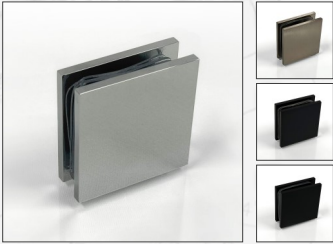

# Shower Door Hardware Catalog

**MANKO**  
WINDOW SYSTEMS INC.

Square Fixed Panel Clamp  
MWS-SDRHDW-1

Bright Anodize, Brushed Nickel,  
Matte Black, Oil Rubbed Bronze

Square Inline Glass to  
Glass Clamp  
MWS-SDRHDW-2

Bright Anodize, Brushed Nickel,  
Matte Black, Oil Rubbed Bronze

Square 90° Glass to  
Glass Clamp  
MWS-SDRHDW-3

Bright Anodize, Brushed Nickel,  
Matte Black, Oil Rubbed Bronze

Sleeve over 135° Clamp  
MWS-SDRHDW-4

Bright Anodize, Brushed Nickel,  
Matte Black, Oil Rubbed Bronze

Sleeve Over 90° Clamp  
MWS-SDRHDW-5

Bright Anodize, Brushed Nickel,  
Matte Black, Oil Rubbed Bronze

Square Operable Transom  
Wall Clamp  
MWS-SDRHDW-6

Bright Anodize, Brushed Nickel,  
Matte Black, Oil Rubbed Bronze

Square Inline Operable  
Transom Glass to Glass Clamp  
MWS-SDRHDW-7

Bright Anodize, Brushed Nickel,  
Matte Black, Oil Rubbed Bronze

Titan HD 90° Wall  
Mount Bracket  
MWS-SDRHDW-8