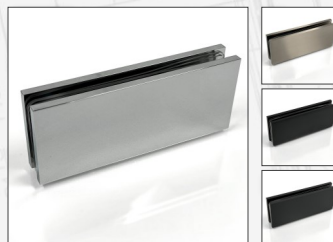

Bright Anodize, Brushed Nickel,  
Matte Black, Oil Rubbed Bronze

Square Inline Operable  
Transom Glass to Glass Clamp  
MWS-SDRHDW-7

Bright Anodize, Brushed Nickel,  
Matte Black, Oil Rubbed Bronze

Titan HD 90° Wall  
Mount Bracket  
MWS-SDRHDW-8

Bright Anodize, Brushed Nickel,  
Matte Black, Oil Rubbed Bronze

SD Wall Mount Full Back  
Plate Hinge  
MWS-SDRHDW-9

Bright Anodize, Brushed Nickel,  
Matte Black, Oil Rubbed Bronze

HD Wall Mount Full Back  
Plate Hinge  
MWS-SDRHDW-10

Bright Anodize, Brushed Nickel,  
Matte Black, Oil Rubbed Bronze

SD Wall Mount Short Back  
Plate Hinge  
MWS-SDRHDW-11

Bright Anodize, Brushed Nickel,  
Matte Black, Oil Rubbed Bronze

HD Wall Mount Short  
Back Plate Hinge  
MWS-SDRHDW-12

Bright Anodize, Brushed Nickel,  
Matte Black, Oil Rubbed Bronze

SD Wall Mount Offset  
Back Plate Hinge  
MWS-SDRHDW-13

Bright Anodize, Brushed Nickel,  
Matte Black, Oil Rubbed Bronze

HD Wall Mount Offset  
Back Plate Hinge  
MWS-SDRHDW-14