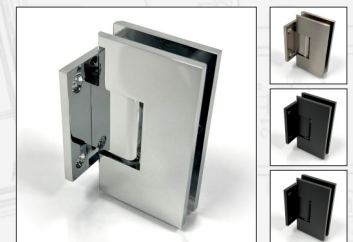

Bright Anodize, Brushed Nickel,  
Matte Black, Oil Rubbed Bronze

Square Inline Operable  
Transom Glass to Glass Clamp  
MWS-SDRHDW-7

Bright Anodize, Brushed Nickel,  
Matte Black, Oil Rubbed Bronze

Titan HD 90° Wall  
Mount Bracket  
MWS-SDRHDW-8

Bright Anodize, Brushed Nickel,  
Matte Black, Oil Rubbed Bronze

SD Wall Mount Full Back  
Plate Hinge  
MWS-SDRHDW-9

Bright Anodize, Brushed Nickel,  
Matte Black, Oil Rubbed Bronze

HD Wall Mount Full Back  
Plate Hinge  
MWS-SDRHDW-10

Bright Anodize, Brushed Nickel,  
Matte Black, Oil Rubbed Bronze

SD Wall Mount Short Back  
Plate Hinge  
MWS-SDRHDW-11

Bright Anodize, Brushed Nickel,  
Matte Black, Oil Rubbed Bronze

HD Wall Mount Short  
Back Plate Hinge  
MWS-SDRHDW-12

Bright Anodize, Brushed Nickel,  
Matte Black, Oil Rubbed Bronze

SD Wall Mount Offset  
Back Plate Hinge  
MWS-SDRHDW-13

Bright Anodize, Brushed Nickel,  
Matte Black, Oil Rubbed Bronze

HD Wall Mount Offset  
Back Plate Hinge  
MWS-SDRHDW-14